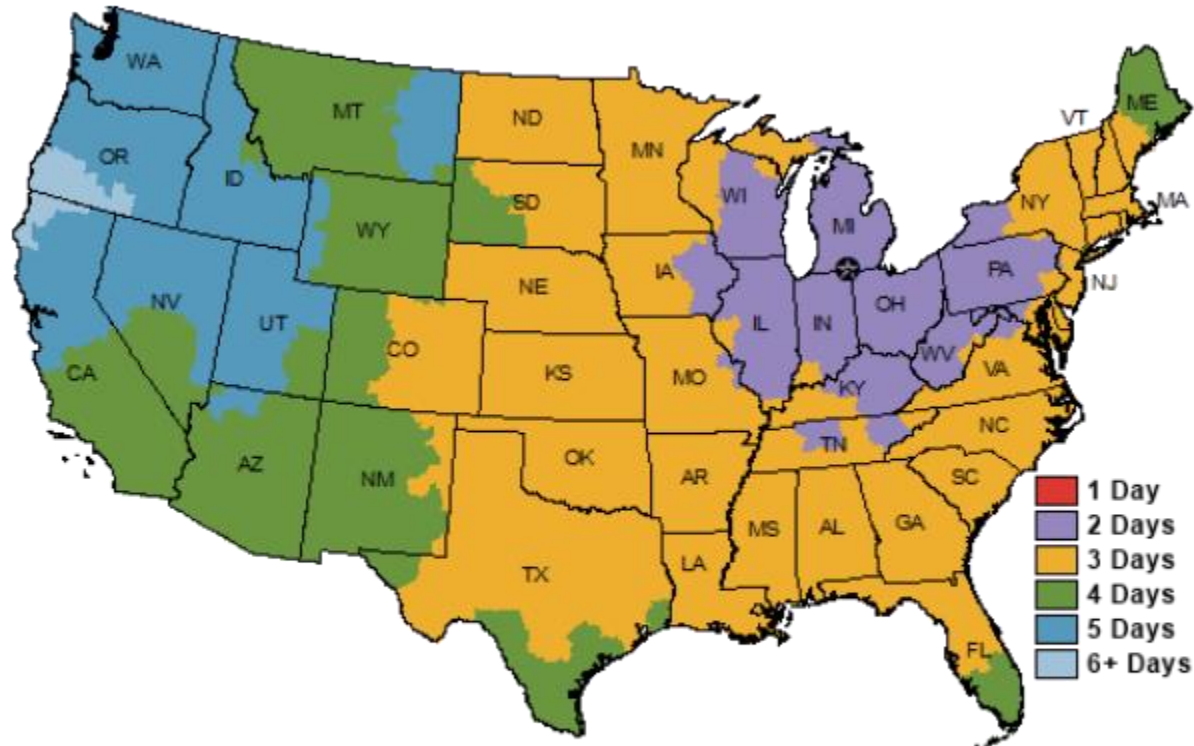

FedEx Freight® Economy Service Map

Origin: 49255

- This map is a general representation of transit times, for specific transit information, please refer to fedex.com
- This map illustrates service schedules in business days as of 07/01/2016 for FedEx Freight Economy shipments