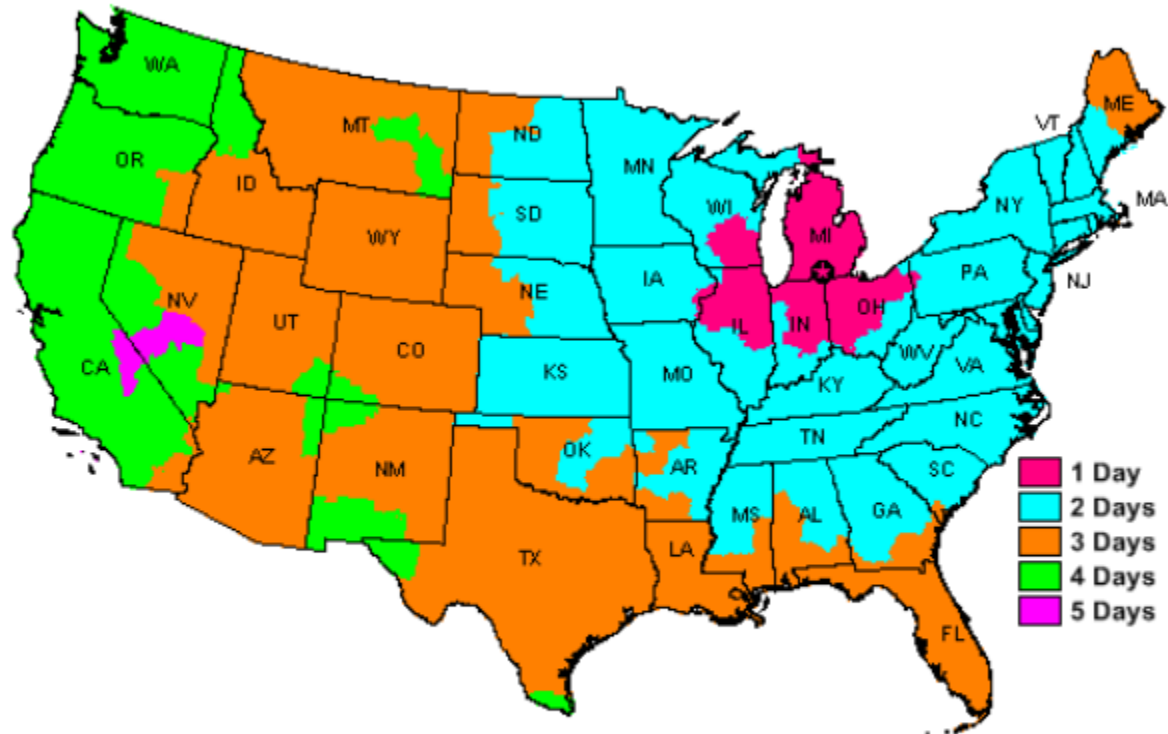

# FedEx Ground<sup>®</sup> Service Map

Origin: 49232

- This map is a general representation of transit times, for specific transit information, please refer to [fedex.com](http://fedex.com)
- This map illustrates service schedules in business days as of 05/01/2015 for FedEx Ground shipments